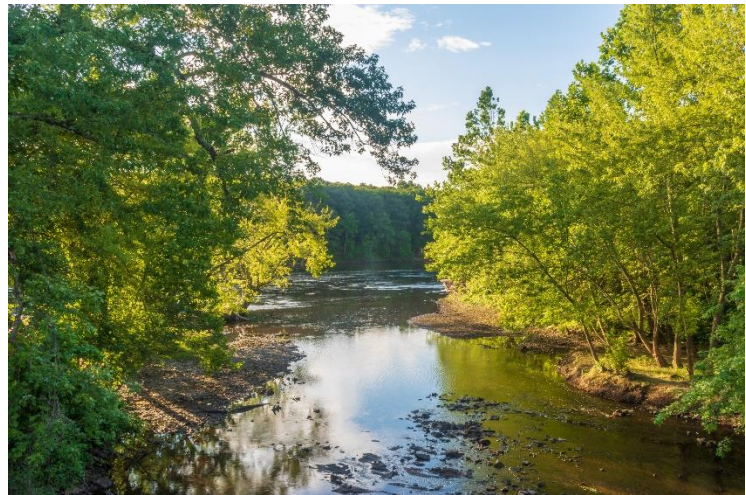

***“Between every two pines is a doorway to a new world.” - John Muir***

The Gifted Tree welcomes you to the virtual world of finding your tree planting location. As you know, someone has planted a gift tree in honor of you or someone you love. Your tree has been or will be planted along rivers that are part of the Connecticut River Watershed in the states of New Hampshire, Vermont, and New Hampshire, the New England region of the United States. The species of trees in this planting project include Willow and Dogwood trees.

The planting areas are places where trees were cut or died of disease. These plantings are crucial for having clean water. It will improve water quality through regulating water temperature by providing shade to the river. Your tree planting will also reduce erosion of the stream banks and stabilize them. Both these factors will help improve water quality as well as improve habitat for fish and other river life.